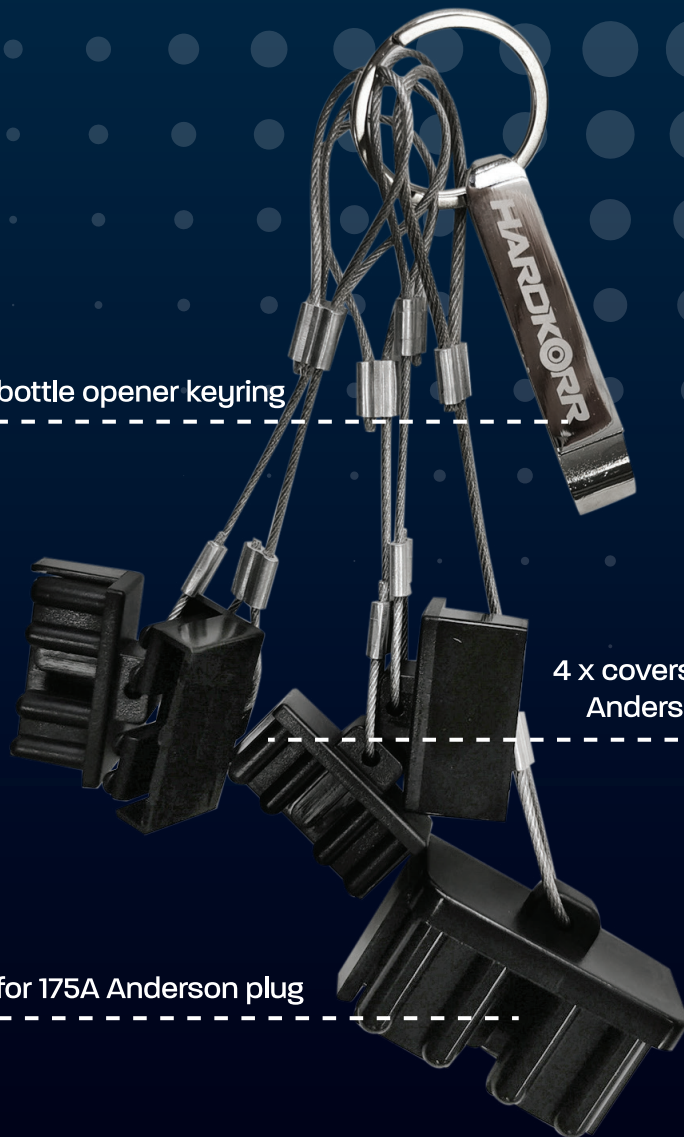

PROTECTS YOUR PLUGS FROM THE ELEMENTS

Over time, your battery box will probably be exposed to more than its fair share of water, dust and dirt, particularly if you're using it as a portable power station at your campsite.

With these handy covers, you can now protect your Anderson plug ports against ingress from these contaminants, ensuring reliable electrical connections for many years.

It even comes with a handy bonus bottle opener keyring on the end!

Handy bottle opener keyring