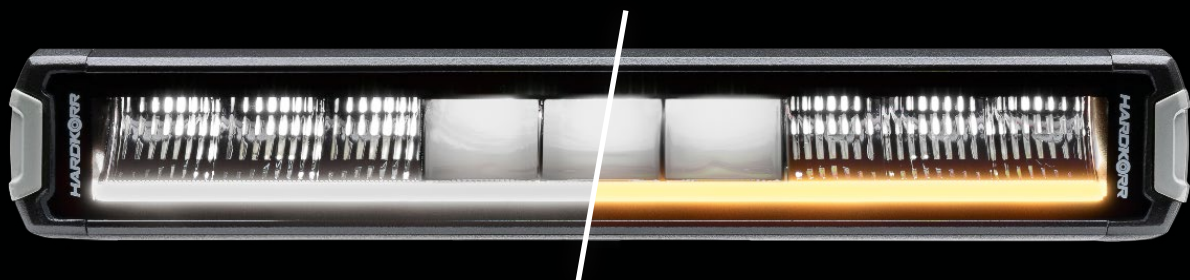

HARDKORR™

HYPERION

SINGLE ROW LIGHT BAR RANGE

IP68/IP69K • 180° COMBO BEAM • 5700K COLOUR TEMP

CONTROL THE NIGHT

UP TO **1 LUX**
@ 883M

180°
COMBO BEAM

HIGH/LOW
MODES

5700K
COLOUR TEMP

A LIGHT BAR THAT'S DISTINCTLY YOURS

Three coloured cover options

Each sold separately

Orange/white DRL

Nine coloured inserts

Each sold separately

HYPERION SINGLE ROW LIGHT BARS

10"
HKLB-HPR-10S
RRP \$189

20"
HKLB-HPR-20S
RRP \$289

30"
HKLB-HPR-30S
RRP \$409

40"
HKLB-HPR-40S
RRP \$479

50"
HKLB-HPR-50S
RRP \$569

UV-COATED LIGHT BAR COVERS

10"
○ HKLB-HPR-CB10S
● HKLB-HPR-CC10S
● HKLB-HPR-CO10S
RRP \$20