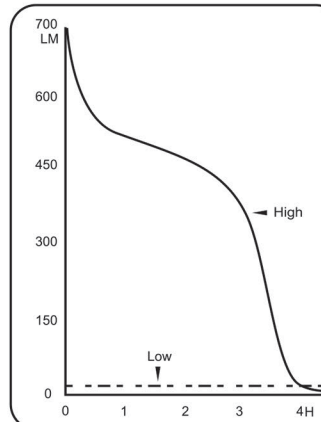

T600 600 LUMENS

170g+ 96g = 275g
 18650 18650

1 Technical Parameters

High		600 LM	100 M	4 H
Low		5 LM	10 M	260 H

2 Performance

Rotate the switch to turn on the headlamp into dimming mode

Pull down the screen to avoid blinding the eyes of opposite person

Information

CONTENTS

- 1 x T600 head torch
- 2 x 18650 Lithium Batteries

Instructions For Use

- Please do not use in extremely cold or hot environments below -30° or above 60°
- The T600 is rain resistant, but please dry after use.