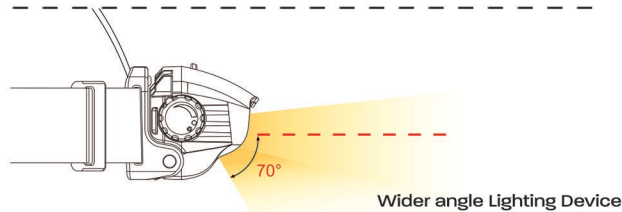

T600 600 LUMENS

170g+ 96g = 275g
 18650 18650

1 Technical Parameters

High		600 LM	100 M	4 H
Low		5 LM	10 M	260 H

2 Performance

Rotate the switch to turn on the headlamp into dimming mode

Pull down the screen to avoid blinding the eyes of opposite person