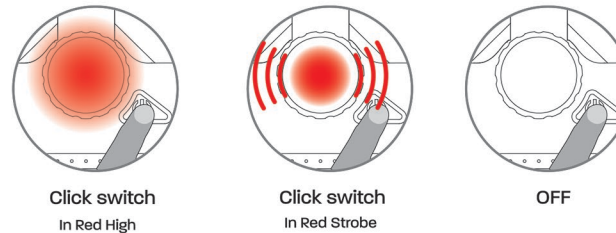

T600 600 LUMENS

170g+ 96g = 275g
 18650 18650

1 Technical Parameters

High		600 LM	100 M	4 H
Low		5 LM	10 M	260 H

2 Performance

Rotate the switch to turn on the headlamp into dimming mode

Pull down the screen to avoid blinding the eyes of opposite person

Information

CONTENTS

- 1 x T600 head torch
- 2 x 18650 Lithium Batteries

Instructions For Use

- Please do not use in extremely cold or hot environments below -30° or above 60°
- The T600 is rain resistant, but please dry after use.