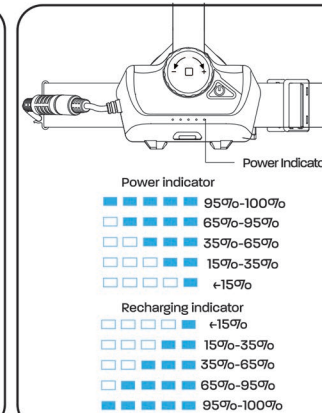

T600 600 LUMENS

170g+ 96g = 275g
 18650 18650

1 Technical Parameters

High		600 LM	100 M	4 H
Low		5 LM	10 M	260 H

2 Performance

Rotate the switch to turn on the headlamp into dimming mode

Pull down the screen to avoid blinding the eyes of opposite person

Information

CONTENTS

- 1 x T600 head torch
- 2 x 18650 Lithium Batteries

Instructions For Use

- Please do not use in extremely cold or hot environments below -30° or above 60°
- The T600 is rain resistant, but please dry after use.