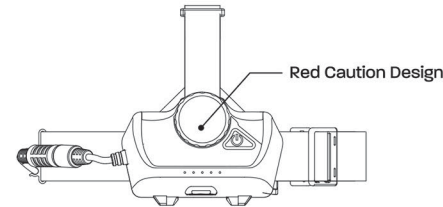

T600 600 LUMENS

170g+ 96g = 275g
 18650 18650

1 Technical Parameters

High		600 LM	100 M	4 H
Low		5 LM	10 M	260 H

2 Performance

Rotate the switch to turn on the headlamp into dimming mode

Pull down the screen to avoid blinding the eyes of opposite person

Information

CONTENTS

- 1 x T600 head torch
- 2 x 18650 Lithium Batteries

Instructions For Use

- Please do not use in extremely cold or hot environments below -30° or above 60°
- The T600 is rain resistant, but please dry after use.