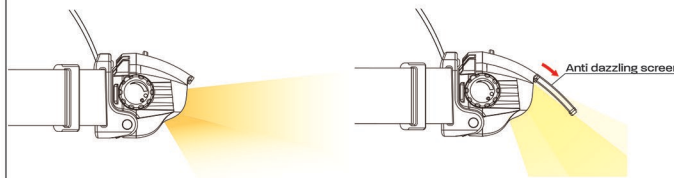

T600 600 LUMENS

170g+ 96g = 275g
 18650 18650

1 Technical Parameters

High		600 LM	100 M	4 H
Low		5 LM	10 M	260 H

2 Performance

Rotate the switch to turn on the headlamp into dimming mode

Pull down the screen to avoid blinding the eyes of opposite person

Information

CONTENTS

- 1 x T600 head torch
- 2 x 18650 Lithium Batteries

Instructions For Use

- Please do not use in extremely cold or hot environments below -30° or above 60°
- The T600 is rain resistant, but please dry after use.