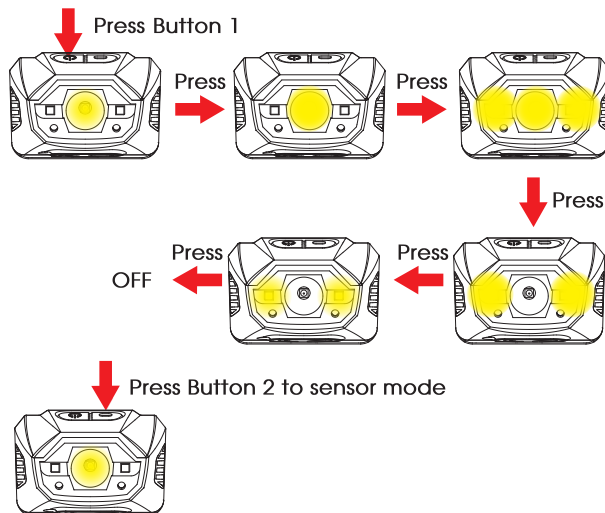

OPERATING INSTRUCTIONS

WARRANTY

Our goods come with guarantees that cannot be excluded under the Australian Consumer Law. You are entitled to a replacement or refund for a major failure and compensation for any other reasonably foreseeable loss or damage. You are also entitled to have the goods repaired or replaced if the goods fail to be of acceptable quality and the failure does not amount to a major failure.

In addition, we guarantee this product to be free from defects in workmanship or parts for 2 years from the date of purchase. Defects that occur within this period, under normal use and care, will be repaired, replaced or refunded at our discretion.

For more information on our warranty policy, please visit korrlighting.com.au/warranty-returns-policy/.