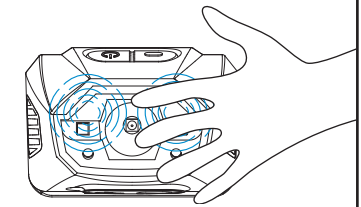

Sensing Distance: 15cm