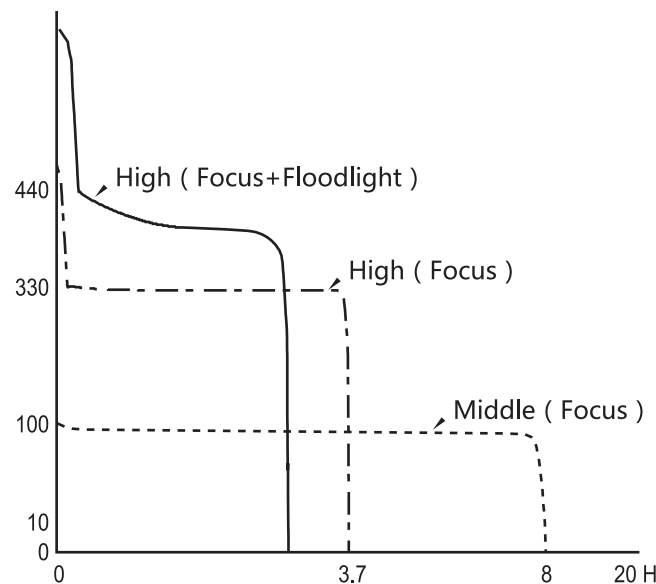

OPERATING INSTRUCTIONS

WARRANTY

Our goods come with guarantees that cannot be excluded under the Australian Consumer Law. You are entitled to a replacement or refund for a major failure and compensation for any other reasonably foreseeable loss or damage. You are also entitled to have the goods repaired or replaced if the goods fail to be of acceptable quality and the failure does not amount to a major failure.

In addition, we guarantee this product to be free from defects in workmanship or parts for 2 years from the date of purchase. Defects that occur within this period, under normal use and care, will be repaired, replaced or refunded at our discretion.

For more information on our warranty policy, please visit korrlighting.com.au/warranty-returns-policy/.